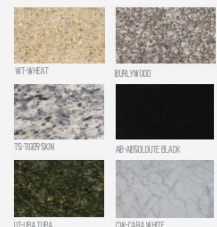

Vanguard Vanities

CNC Associates Inc.

YEAR 2 | 07/10/2017 | ISSUE 20

CNC News

Dear CNC Business Partners:

Welcome to the July 2017 edition of the CNC eNewsletter. This is our Vanguard vanity edition, dedicated exclusively to our “stand alone” Vanguard vanities and beautiful Granite vanity top choices. All are in inventory and available in a week or less. The Vanguard vanity line is available in three colors: White, Espresso, and Dove Gray. All include soft close drawers, with an optional open shelf at the bottom. Our Granite vanity tops are available in 6 colors, all shown below. They include an integral ceramic bowl. Pricing and available sizes are available in the Vanity Collection brochure. Place these in your showroom today and watch your bath sales “sky rocket” like the 4th of July!

CNC Cabinetry “Constantly ‘N Continuously” innovating and serving our customers locally, regionally, and nationwide.

Dove Gray w/Absolute Black

Dove Grey w/Tiger Skin

White w/Carrera

Espresso w/Tiger Skin

Espresso w/Burlywood

Granite Vanity Top Colors

CUSTOMER SERVICE

BROOKLYN

Isaac Berkowitz
P. 718-628-2907 | F. 718-475-3907
E. cs2907@cncassociates.com

PA, SOUTH NJ

Yossi Wasilski
P. 718-628-2908 | F. 718-475-3908
E. cs2908@cncassociates.com